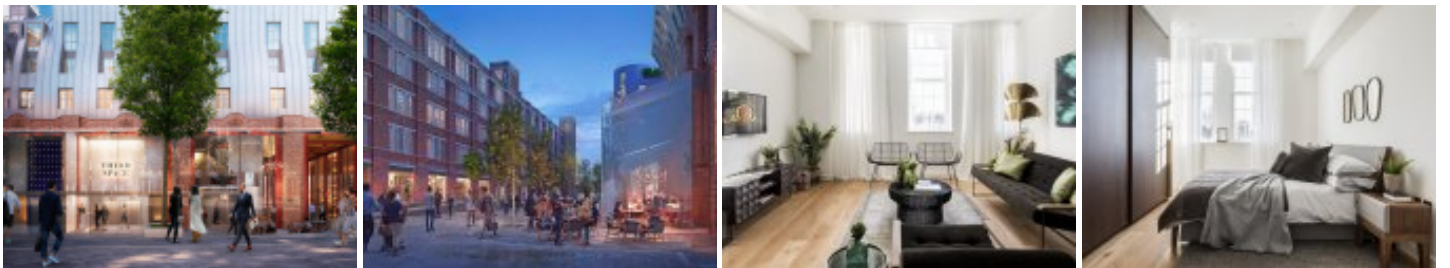

Key Features

- 8 Minutes walk from Islington Square to Angel station.
- 10 Minutes walk from Islington Square to Highbury & Islington station.
- 11 Minutes by Tube from Angel station to London Bridge station.
- 12 Minutes by Tube from Highbury & Islington station to Victoria station.
- 27 Minutes by Tube from Highbury & Islington station to Stratford International.
- 30 Minutes by Car from Islington Square to M1 at Brent Cross.